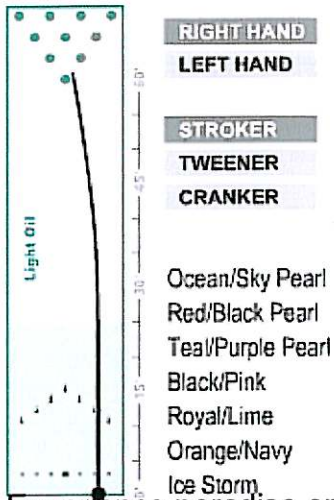

# Ocean/Sky Pearl

- [Description](#)
- [Tech Specs](#)
- [Accessories](#)
- [Downloads](#)

- Experience paradise on the lanes with the Tropical™ line of bowling balls. These pearl reactive balls are available in 6 vibrant tropical colors and fragrances.

## Lbs. RG Diff

16 2.59 0.022

15 2.61 0.022

14 2.62 0.032

- [Coverstock](#)  
Reactor™ Pearl Reactive

## Durometer:

74-76 Rex D-scale